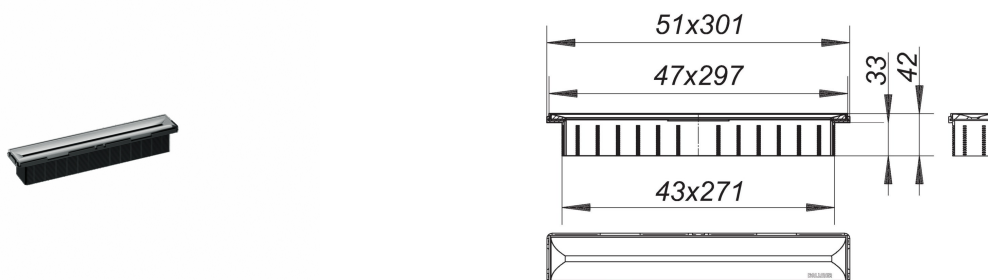

21. November 2019

DALLMER**shower channel Zentrix satin stainless steel**

Product No. **511317**
 EAN: 4001636511317
 Discount group: 11

for installation with drain body CeraFlex, CeraFlex Plan, CeraFlex vertical, DallFlex, DallFlex Plan, DallFlex vertical and shower underlay DallFlex Compact, DallFlex Compact Plan.

height adjustable 11 to 38 mm with +/- 16 mm adjustment lengthways, spigot ABS, frame 304 stainless steel, 300 x 50 mm

grate 304 stainless steel satin finished, load class K 3 (300 kg)

Ordering shower channel Zentrix:

Please order drain body CeraFlex, DallFlex or shower underlay DallFlex Compact + shower channel Zentrix.

Product No.	Description	Dimensions
537157	Drain body CeraFlex Plan, DN 40	DN 40
537140	Drain body CeraFlex, DN 50	DN 50
539304	Drain body DallFlex EPS assembled, DN 50	DN 50
539311	Drain body DallFlex Plan EPS assembled, DN 40	DN 40
539076	drain body DallFlex vertical, DN 50	DN 50
539007	drain body DallFlex, DN 50	DN 50
540133	shower underlay DallFlex Compact Plan, DN 40, 0,9 x 0,9 m	DN 40, 0,9 x 0,9 m
540195	shower underlay DallFlex Compact Plan, DN 40, 0,9 x 1,2 m	DN 40, 0,9 x 1,2 m
540171	shower underlay DallFlex Compact Plan, DN 40, 1 x 1 m	DN 40, 1 x 1 m
540188	shower underlay DallFlex Compact Plan, DN 40, 1,2 x 1,2 m	DN 40, 1,2 x 1,2 m
540201	shower underlay DallFlex Compact, DN 50, 0,9 x 0,9 m	DN 50, 0,9 x 0,9 m
540232	shower underlay DallFlex Compact, DN 50, 0,9 x 1,2 m	DN 50, 0,9 x 1,2 m