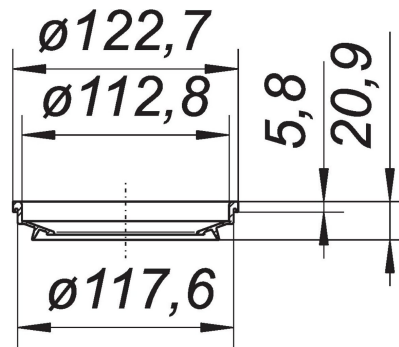

21. November 2019

**DALLMER****seal for Atlas WC elbow 87, DN 100**

Product No. **352026**  
 EAN: 4001636352026  
 Discount group: 2

spare part for elbow 87

Product No.	Description	Dimensions
280527	Atlas WC elbow type 87, white, DN 100	DN 100
260000	connector type 782 WC, with non-return valve, DN 100	DN 100
250520	offset WC connector type 781 white, DN 100	DN 100