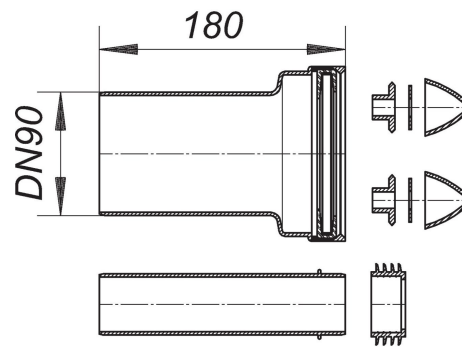

21. November 2019

DALLMER**connector kit type 786 WC, DN 90**

Product No. **310088**
 EAN: 4001636310088
 Discount group: 2

for back to wall WC installations

specification:

- straight connector
- 180 mm long flushing tube and seal nuts
- washers and white caps

material:

black polypropylene

Product No.	Description	Dimensions
352033	flushing tube, 45 x 300 mm	45 x 300 mm