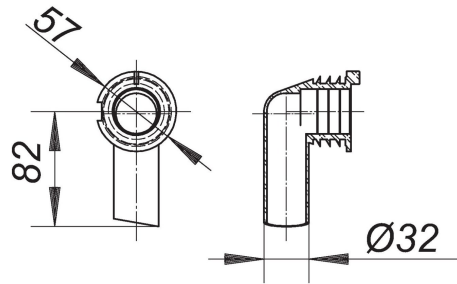

21. November 2019

DALLMER**trap insert for 300, 310**

Product No. **143020**
EAN: 4001636143020
Discount group: 1

spare part for concealed trap types 300 and 310

Product No.	Description	Dimensions
130273	concealed trap type 300 PC KS, DN 40	DN 40