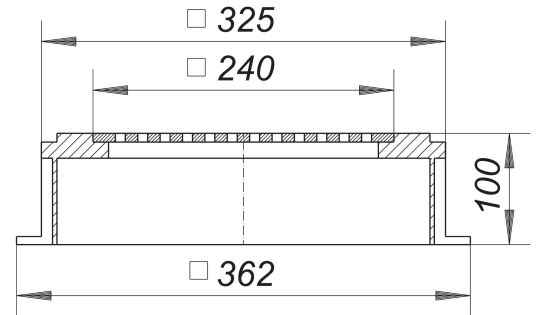

## planter drain box, 362 x 362 mm

Part number: 620958  
GTIN: 4001636620958  
Rebate group: 10

### Description:

planter drain box, 362 x 362 mm  
for "green" roofs, with four connectors for drainage pipes

#### material:

frame polyurethane, 362 x 362 mm, height 100 mm  
grate cast aluminium, 240 x 240 mm