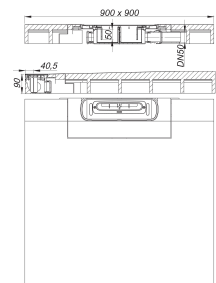

shower underlay DallFlexWall, DN 50, 0,9 x 0,9 m

Part number: 540034
GTIN: 4001636540034
Rebate group: 11

Description:

shower underlay DallFlexWall, DN 50, 0,9 x 0,9 m
with drain point positioned against the wall for installation with CeraWall and CeraFloor shower channels.
Outlet DN 50 horizontal, can be positioned on three sides without tools, with ball-joint, adjustable 0 – 15 degrees

specification

- DallFlex drain body system as per DIN EN 1253
- flexible sealing collar for secure bonding of under-tile waterproofing
- removable trap insert, 50 mm water seal (conforming to DIN EN 1253)
- temporary blanking plate
- suitable for wheelchairs if tile size > 5 x 5 cm